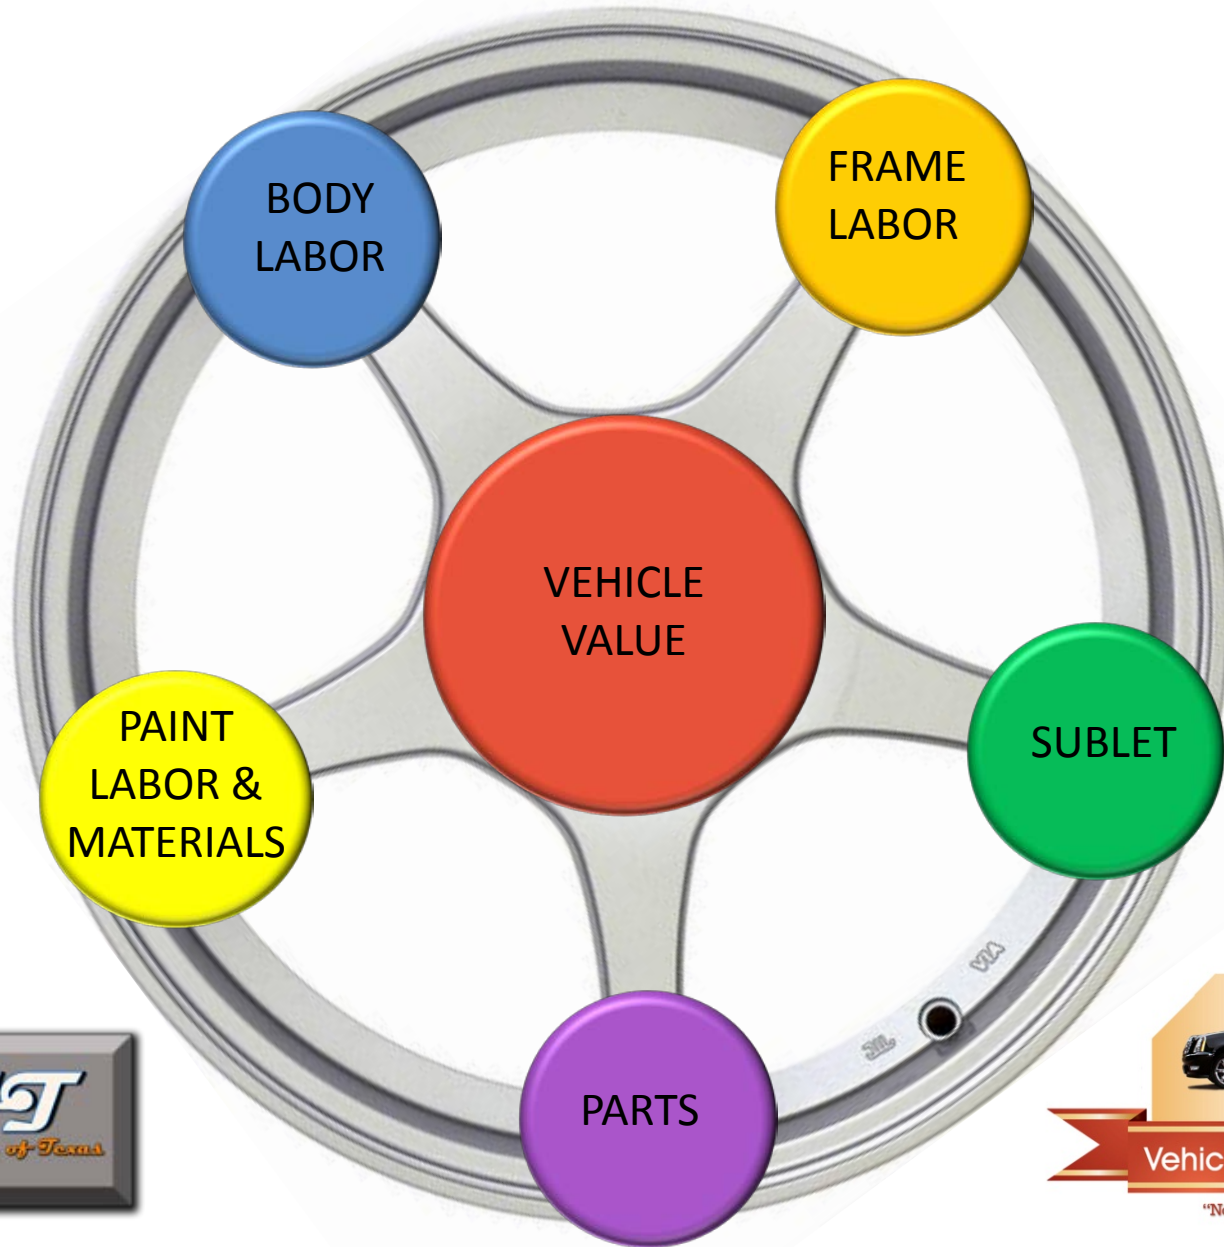

# HUB & SPOKE THEORY

"No One Else Comes Close"